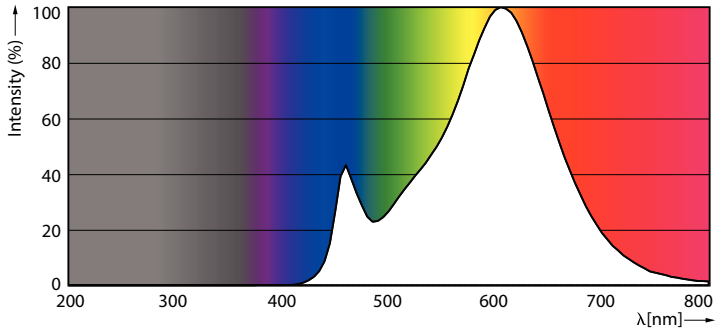

CorePro LED candles and lusters

Photometric data

LEDbulb 60W E14 827 FR B38