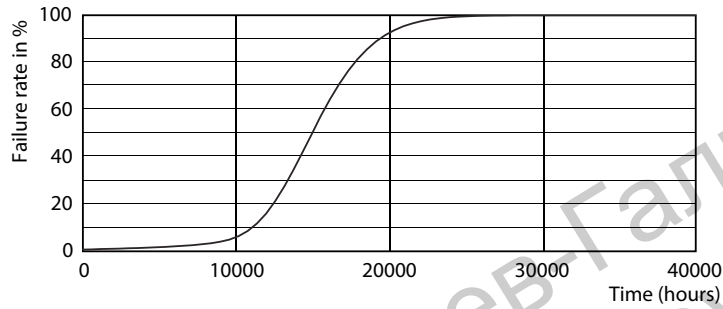

Lifetime

LEDbulb 60W E14 827 FR B38