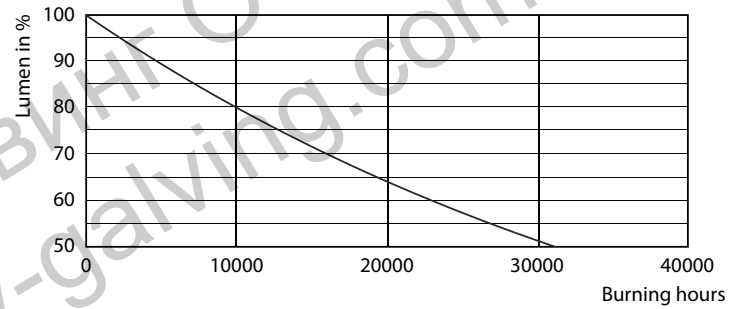

Product data

General Information

Cap-Base	E14 [E14]
EU RoHS compliant	Yes
Nominal Lifetime (Nom)	15000 h
Switching Cycle	50000X
Technical Type	7-60W

Light Technical

Color Code	827 [CCT of 2700K]
Luminous Flux (Nom)	806 lm
Color Designation	Warm White (WW)
Correlated Color Temperature (Nom)	2700 K
Luminous Efficacy (rated) (Nom)	115.00 lm/W
Color Consistency	<6
Color Rendering Index (Nom)	80
LLMF At End Of Nominal Lifetime (Nom)	70 %

Temperature

T-Case Maximum (Nom)	90 °C
----------------------	-------

Controls and Dimming

Dimmable	No
----------	----

CorePro LED candles and lusters

Mechanical and Housing	
Bulb Finish	Frosted
Approval and Application	
Energy Efficiency Label (EEL)	A++
Energy Consumption kWh/1000 h	7 kWh
Product Data	
Full product code	871869670301400

Dimensional drawing

Product	D	C
CorePro lustre ND 7-60W E14 827 P48 FR	48 mm	95 mm

Candle 230V 8-60W 806lm 2700K E14 ND FR

Photometric data

LEDbulb 60W E14 827 FR P48

LEDbulb 60W E14 827 FR P48

CorePro LED candles and lusters

Photometric data

LEDbulb 60W E14 827 FR B38

Lifetime

LEDbulb 60W E14 827 FR B38

LEDbulb 60W E14 827 FR B38