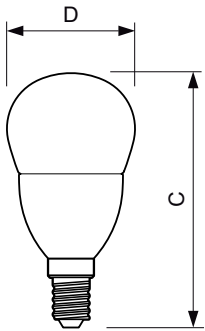

Dimensional drawing

Product	D	C
CorePro lustre ND 7-60W E14 827 P48 FR	48 mm	95 mm

Candle 230V 8-60W 806lm 2700K E14 ND FR

Photometric data

LEDbulb 60W E14 827 FR P48

LEDbulb 60W E14 827 FR P48

CorePro LED candles and lusters