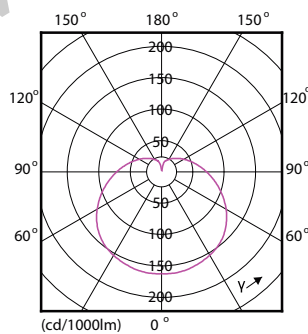

Product data

General Information

Cap-Base	E14 [E14]
EU RoHS compliant	Yes
Nominal Lifetime (Nom)	15000 h
Switching Cycle	50000X
Technical Type	7-60W

Light Technical

Color Code	827 [CCT of 2700K]
Luminous Flux (Nom)	806 lm
Color Designation	Warm White (WW)
Correlated Color Temperature (Nom)	2700 K
Luminous Efficacy (rated) (Nom)	115.00 lm/W
Color Consistency	<6
Color Rendering Index (Nom)	80
LLMF At End Of Nominal Lifetime (Nom)	70 %

Temperature

T-Case Maximum (Nom)	90 °C
----------------------	-------

Controls and Dimming

Dimmable	No
----------	----

CorePro LED candles and lusters

Mechanical and Housing	
Bulb Finish	Frosted
Approval and Application	
Energy Efficiency Label (EEL)	A++
Energy Consumption kWh/1000 h	7 kWh
Product Data	
Full product code	871869670301400

Order product name	CorePro lustre ND 7-60W E14 827 P48 FR
EAN/UPC - Product	8718696703014
Order code	929001325202
Numerator - Quantity Per Pack	1
Numerator - Packs per outer box	10
Material Nr. (12NC)	929001325202
Net Weight (Piece)	0.072 kg

Dimensional drawing

Product	D	C
CorePro lustre ND 7-60W E14 827 P48 FR	48 mm	95 mm

Candle 230V 8-60W 806lm 2700K E14 ND FR

Photometric data

LEDbulb 60W E14 827 FR P48

LEDbulb 60W E14 827 FR P48

CorePro LED candles and lusters