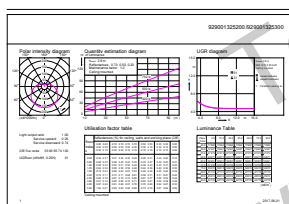

Product data

General Information

Cap-Base	E14 [E14]
EU RoHS compliant	Yes
Nominal Lifetime (Nom)	15000 h
Switching Cycle	50000X
Technical Type	7-60W

Light Technical

Color Code	827 [CCT of 2700K]
Luminous Flux (Nom)	806 lm
Color Designation	Warm White (WW)
Correlated Color Temperature (Nom)	2700 K
Luminous Efficacy (rated) (Nom)	115.00 lm/W
Color Consistency	<6
Color Rendering Index (Nom)	80
LLMF At End Of Nominal Lifetime (Nom)	70 %

Dimensional drawing

Product	D	C
CorePro lustre ND 7-60W E14 827 P48 FR	48 mm	95 mm

Candle 230V 8-60W 806lm 2700K E14 ND FR

Photometric data

LEDbulb 60W E14 827 FR P48

LEDbulb 60W E14 827 FR P48

CorePro LED candles and lusters